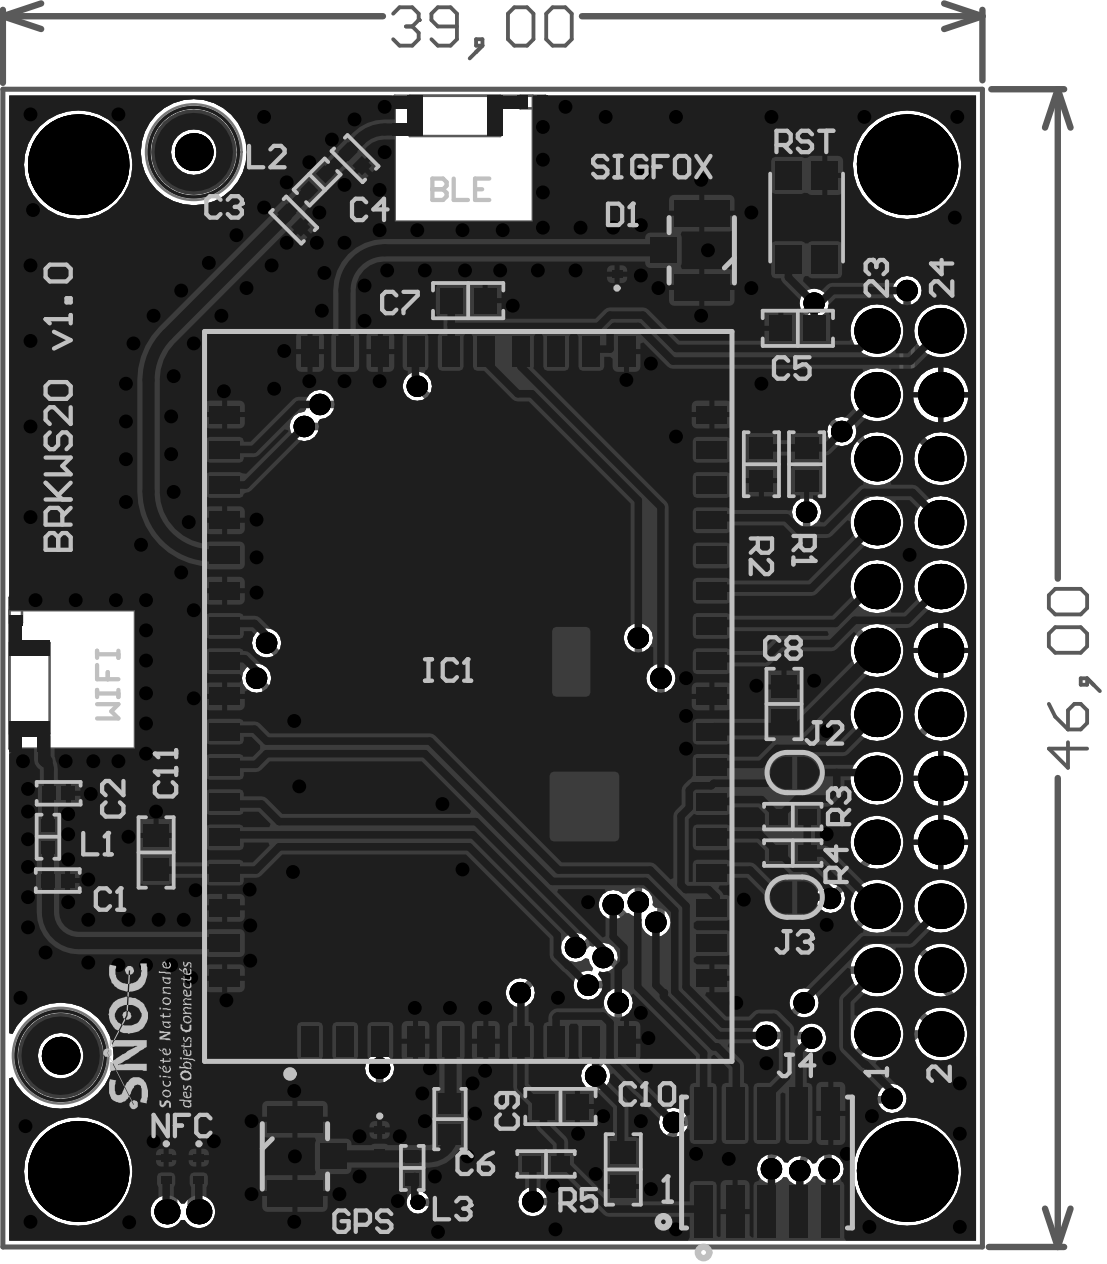

Title			S.N.O.C. Wise Factory 7 rue du bon Puits 49480 Verrières en Anjou France	
Size: A4	Number:	Revision:		
Date: 15/09/2017	Time: 09:13:48	Sheet of		
File: C:\Users\dessertennay\Privé\SNOC\Production\BreakoutWS20\Schematics.SchDoc				

39,00

46,00

BRKWS20 v1.0

C1 C2 C11

SNOC

Société Nationale
des Objets Connectés

NFC

L2 C3

BLE

SIGFOX
D1

RST

C7

IC1

R2 CR1

23 24

C8