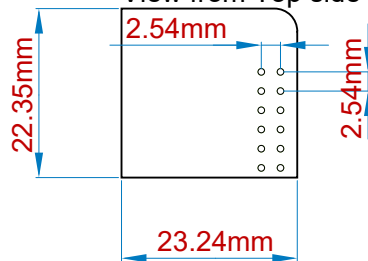

View from Top side (Scale 1:1)

SNOOC
*Société Nationale
 des Objets Connectés*
 7 rue du bon Puits
 49480 Verrieres en Anjou
 France

DESIGN ENGINEER: LAM		TITLE: MECHANICAL
VERIFY BY: LAM		
DATE: 24/10/2023	TIME: 16:45	REVISION: 1
FILE NAME: RPILPWAN_Mechanical.PCBDwf		